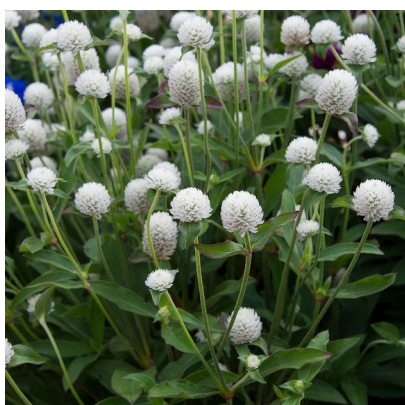

Globe Amaranth

Gomphrena globosa white

It is a plant of the family amaranthaceae and it can grow from 30cm to 60cm

More information:

https://www.amu.bio/_globe_amaranth_2

Cultivation

Easy to grow in sandy, well-drained soil with good sun exposure.

History

It is an endemic plant of Madeira and lives by the sea.

In the old days, it was used in churches as an ornamental plant, as it maintains its beauty for a long time.

Utilization

The infusion is used to treat colds and there are still those who use the leaves and flowers of this plant to wash the skin.